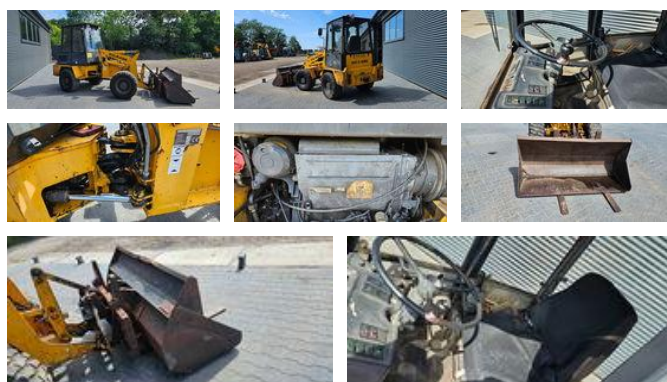

### General features

Brand	Ahlmann
Subcategory	Wheel loader
Hourmeter reading	11094
Condition	Used
General condition	Good

### Characteristics

Empty weight 4.500kg

## Technical specifications

Engine output

37kw