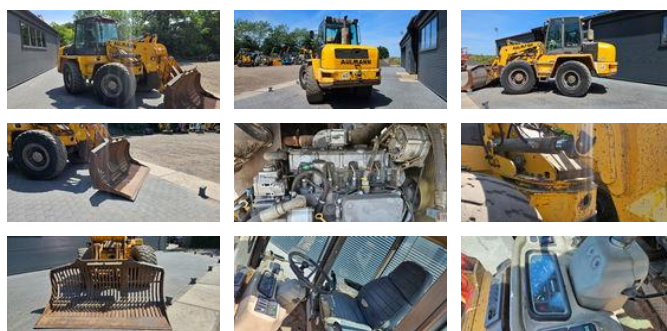

## Ahlmann AZ 150

### General features

Brand	Ahlmann
Subcategory	Wheel loader
Hourmeter reading	15704
Condition	Used
General condition	Good
Fuel	Diesel

## Technical specifications

Engine output

100kw