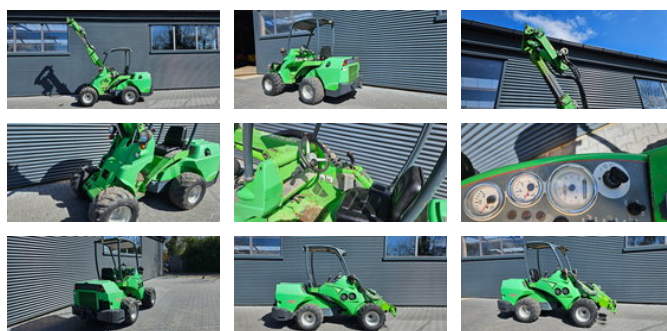

## Avant M750

### General features

Brand	Avant
Subcategory	Compact
Construction year	2012
Hourmeter reading	4857
Condition	Used
General condition	Good

### Characteristics

Empty weight 1.900kg