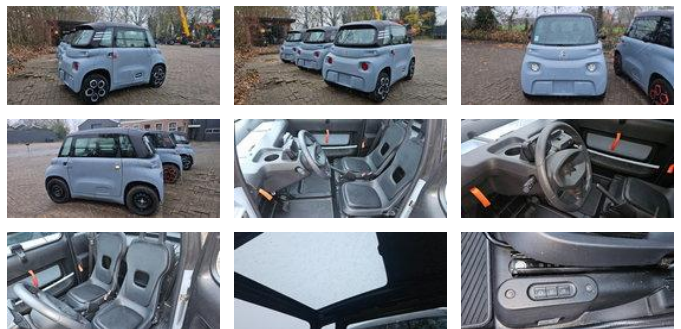

Citroën AMI electric car

General features

Brand	Citroën
Subcategory	Microcar
Construction year	2022
Condition	Used
General condition	Very good
Fuel	Electric

Characteristics

Length	241cm
Width	139cm
Door count	2

Citroën AMI electric car

Technical specifications

Engine output

6kw

Accessories