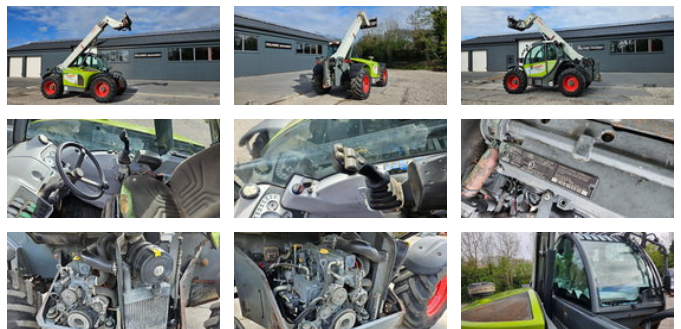

Claas 6030 scorpion

General features

Brand	Claas
Subcategory	Rigid telehandler
Construction year	2009
Hourmeter reading	12420
Condition	Used
General condition	Good
Fuel	Diesel

Characteristics

Load capacity	3.000kg
Lifting capacity	3.000kg
Lifting height	600cm

Claas 6030 scorpion

Technical specifications

Engine output

88kw

Accessories