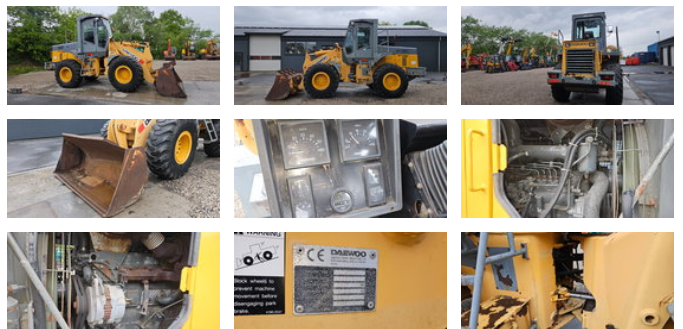

## Daewoo-Doosan MEGA 200

### General features

Brand	Daewoo-Doosan
Subcategory	Wheel loader
Hourmeter reading	11700
Condition	Used
General condition	Good

### Characteristics

Empty weight 10.200kg

## Technical specifications

Engine output

101kw