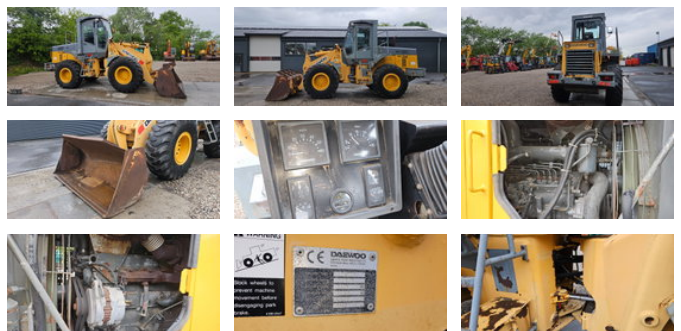

## Daewoo-Doosan MEGA 200

### General characteristics

Brand	Daewoo-Doosan
Subcategory	Wheel loader
Hours displayed	11700
Condition	Used
General state	Good

### Properties

Single weight 10.200kg