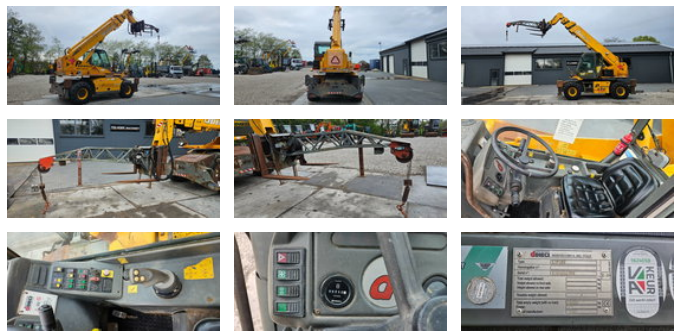

Dieci Pegasus 30.16

General features

Brand	Dieci
Subcategory	Rotating telehandler
Hourmeter reading	6892
Condition	Used
General condition	Good
Fuel	Diesel

Characteristics

Lifting capacity	3.000kg
Lifting height	1.600cm

Dieci Pegasus 30.16

Technical specifications

Engine output

75kw

Accessories