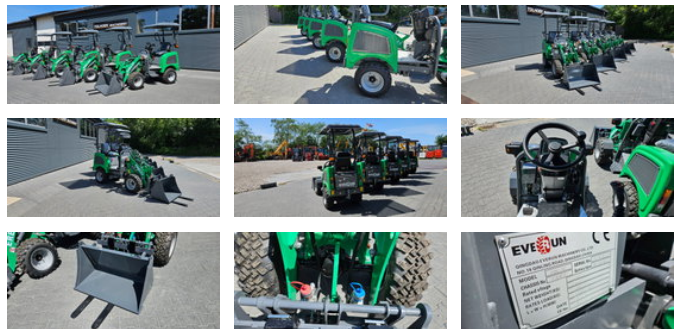

## EVERUN EREL05 electric loader

### Properties

Single weight 600kg