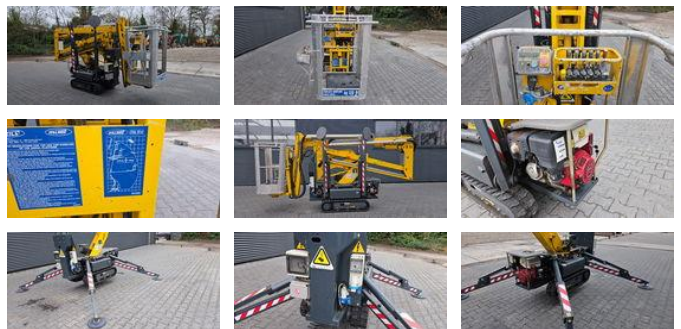

## Hinowa ITALMEC R 14

### General features

Brand	Hinowa
Subcategory	Spider articulated boom lift
Construction year	2008
Condition	Used
General condition	Good
Fuel	energyType.electricdiesel

### Characteristics

GVW	1.640kg
Lifting capacity	230kg

Hinowa ITALMEC R 14

Accessories