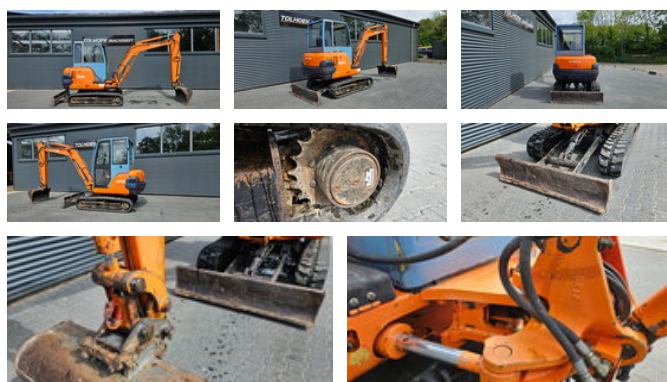

Hitachi Ex 35

General features

Brand	Hitachi
Subcategory	Mini digger crawler
Condition	Used
General condition	Good

Characteristics

Empty weight 3.315kg

Hitachi Ex 35

Technical specifications

Engine output

20kw

Accessories