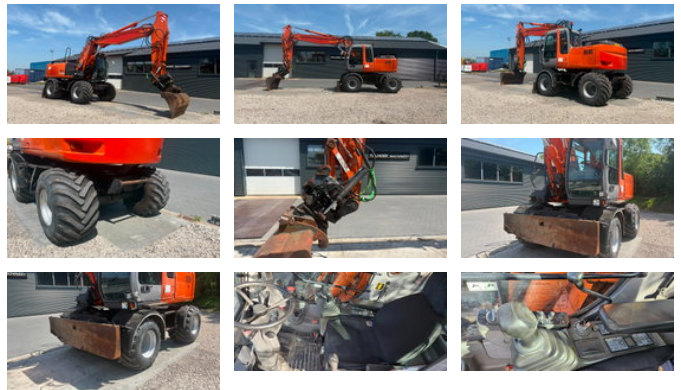

Hitachi ZX 160 W

General characteristics

Brand	Hitachi
Subcategory	Wheeled excavator
Year of construction	2007
Hours displayed	21900
Condition	Used
General state	generalCondition.average
Fuel	Diesel

Properties

Single weight 17.790kg

Hitachi ZX 160 W

Technical specifications

Assets

91kw

Accessories