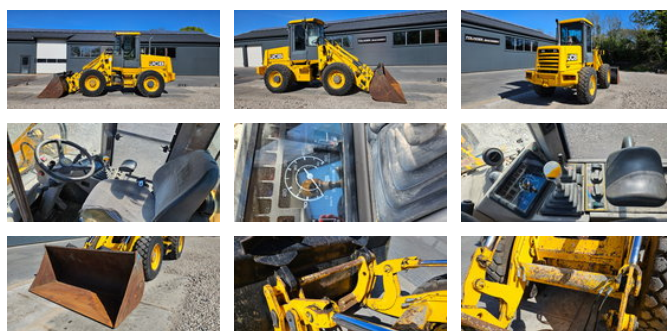

## JCB 411 loader

### General features

Brand	JCB
Subcategory	Articulated
Hourmeter reading	8511
Condition	Used
General condition	Good

### Characteristics

Empty weight 7.800kg

## Technical specifications

Engine output

60kw