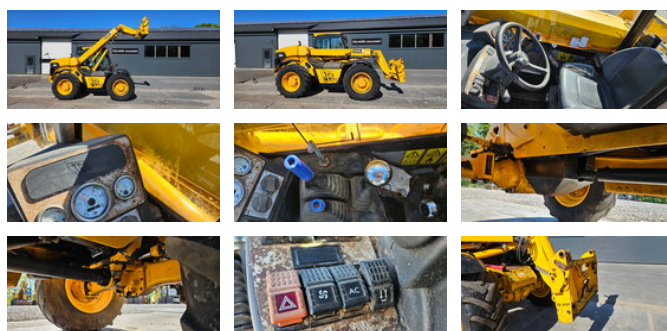

JCB 526 S

General features

Brand	JCB
Subcategory	Rigid telehandler
Construction year	2007
Condition	Used
General condition	Good

Characteristics

Empty weight	6.280kg
Lifting capacity	2.600kg

JCB 526 S

Accessories