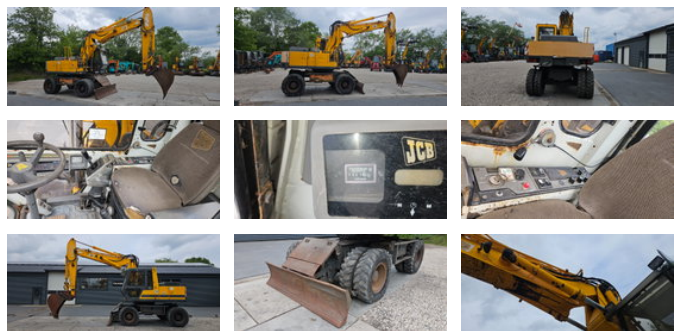

JCB JS 150 W

General characteristics

Brand	JCB
Subcategory	Wheeled excavator
Hours displayed	10662
Condition	Used
General state	Good

Properties

Single weight 11.000kg

JCB JS 150 W

Accessories