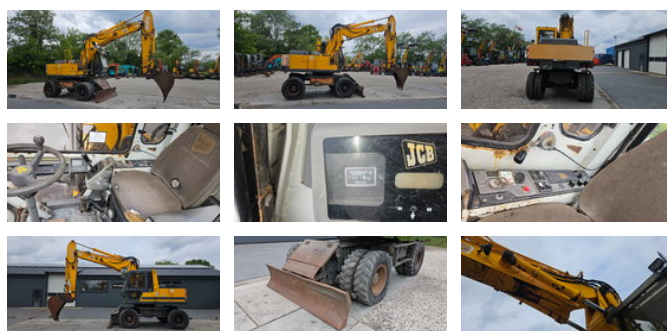

JCB JS 150 W

General features

Brand	JCB
Subcategory	Wheeled excavator
Hourmeter reading	10662
Condition	Used
General condition	Good

Characteristics

Empty weight 11.000kg

JCB JS 150 W

Accessories