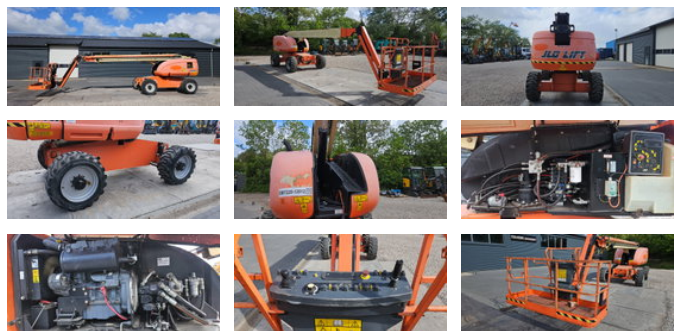

JLG 660 SJ

General characteristics

Brand	JLG
Subcategory	Vertical mast lift
Year of construction	2009
Hours displayed	6070
Condition	Used
General state	Good

Properties

GVW	12.720kg
Lifting height	2.220cm

JLG 660 SJ