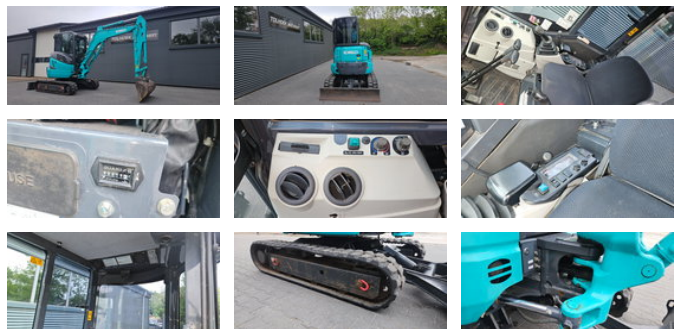

## Kobelco SK35sr-6e

### General features

Brand	Kobelco
Subcategory	Mini digger crawler
Construction year	2020
Hourmeter reading	2020
Condition	Used
General condition	Good

## Technical specifications

Engine output

18kw