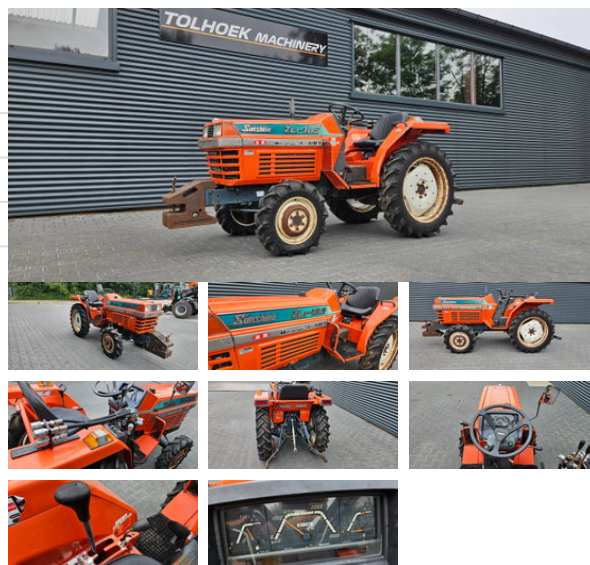

Kubota ZL1 185

General characteristics

Brand	Kubota
Subcategory	Mini tractor
Hours displayed	875
Condition	Used
General state	Good

Technical specifications

Drive	wheels
Assets	22hp