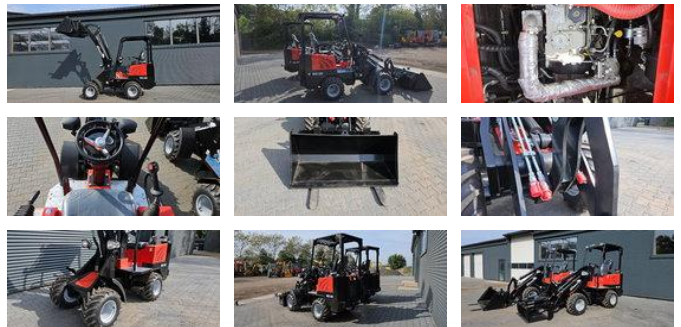

## Mammut WL 10 mini loader

### General features

Brand	Mammut
Subcategory	Compact
Construction year	2025
Condition	Used
General condition	Very good
Fuel	Diesel