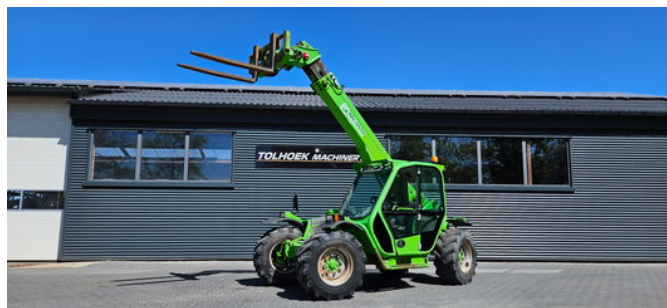

Merlo P32.6 PLUS

General features

Brand	Merlo
Subcategory	Rigid telehandler
Construction year	2010
Hourmeter reading	11343
Condition	Used
General condition	Good

Characteristics

Lifting capacity 3.200kg

Merlo P32.6 PLUS