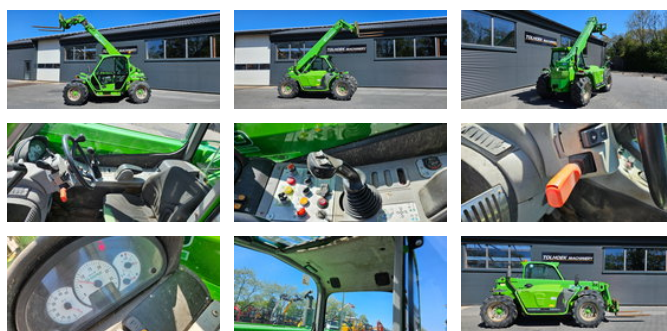

Merlo P32.6 PLUS

General features

Brand	Merlo
Subcategory	Rigid telehandler
Construction year	2010
Hourmeter reading	11343
Condition	Used
General condition	Good

Characteristics

Lifting capacity 3.200kg

Merlo P32.6 PLUS