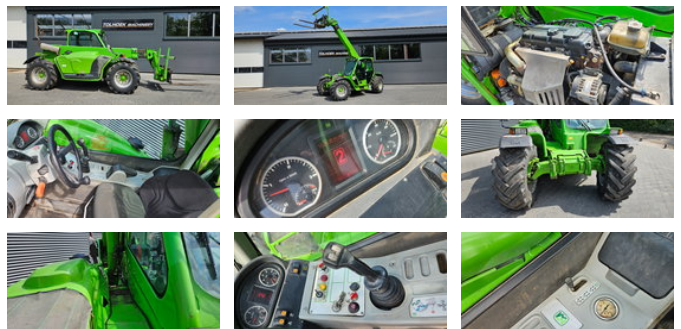

Merlo P32.6 TOP

General features

Brand	Merlo
Subcategory	Rigid telehandler
Construction year	2011
Hourmeter reading	9969
Condition	Used
General condition	Good

Characteristics

Empty weight	6.150kg
Lifting capacity	26kg

Merlo P32.6 TOP

Technical specifications

Engine output

75kw

Accessories