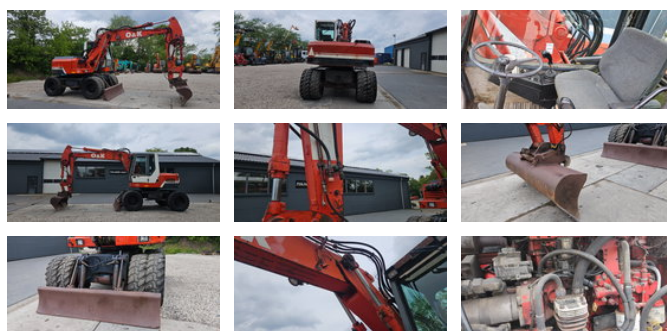

O&K MH CITY

General features

Brand	O&K
Subcategory	Backhoe loader
Condition	Used
General condition	Good

Characteristics

Empty weight 14.500kg

O&K MH CITY

Accessories