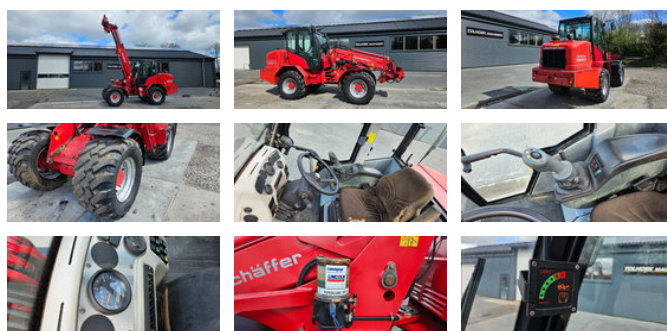

Schäffer 9510T

General features

Brand	Schäffer
Subcategory	Rigid telehandler
Condition	Used
General condition	Good

Characteristics

Empty weight	7.310kg
Lifting height	500cm

Schäffer 9510T

Accessories