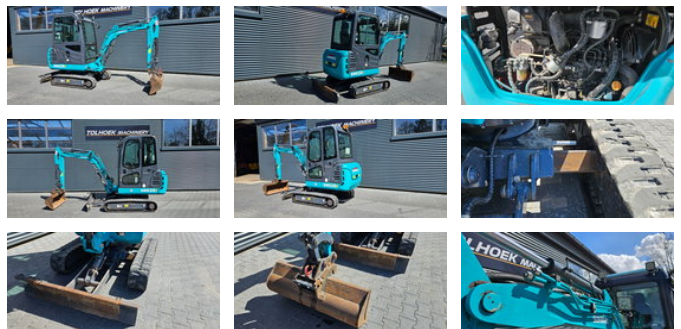

## Sunward SWE20

### General features

Brand	Sunward
Subcategory	Mini digger crawler
Construction year	2021
Hourmeter reading	1218
Condition	Used
General condition	Good
Fuel	Diesel

### Characteristics

Empty weight 1.940kg

## Technical specifications

Engine output

14kw