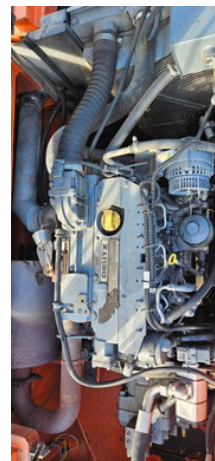

### General characteristics

Brand	Terex
Subcategory	Wheeled excavator
Year of construction	2008
Hours displayed	14800
Condition	Used
General state	Good