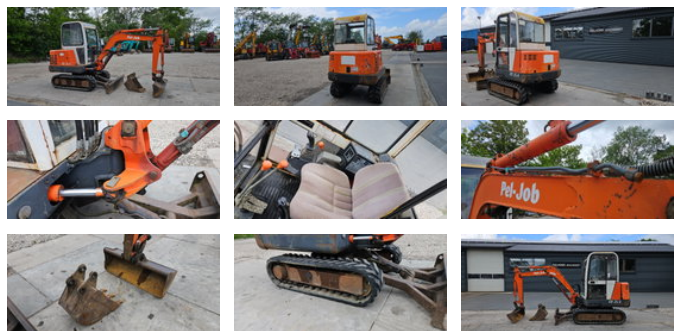

## Volvo Pel job EB 25.4

### General features

Brand	Volvo
Subcategory	Mini digger crawler
Hourmeter reading	6500
Condition	Used
General condition	Good

### Characteristics

Empty weight 2.635kg

## Technical specifications

Engine output

16kw