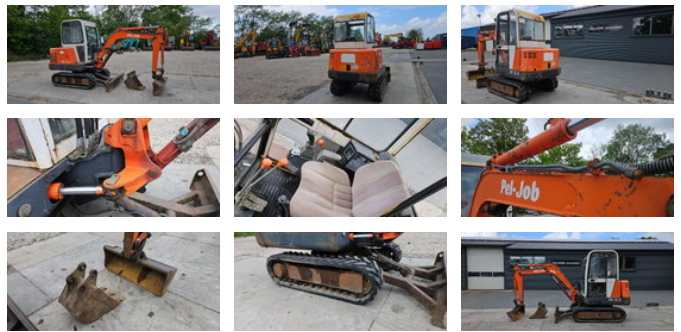

## Volvo Pel job EB 25.4

### General characteristics

Brand	Volvo
Subcategory	Mini digger crawler
Hours displayed	6500
Condition	Used
General state	Good

### Properties

Single weight 2.635kg

# Volvo Pel job EB 25.4