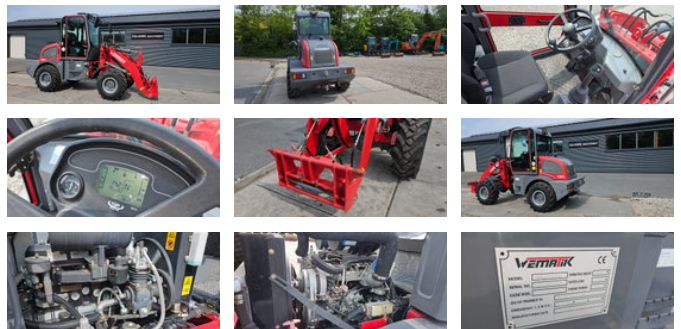

Wolf 916

General features

| | |
|-------------------|-------------|
| Brand | Wolf |
| Subcategory | Articulated |
| Construction year | 2021 |
| Hourmeter reading | 8 |
| Condition | Used |
| General condition | Good |

Characteristics

| | |
|--------------|---------|
| Empty weight | 3.800kg |
| GVW | 3.800kg |

Wolf 916

Technical specifications

Engine output

37kw

Accessories

- Cabin
- Towbar
- Heater