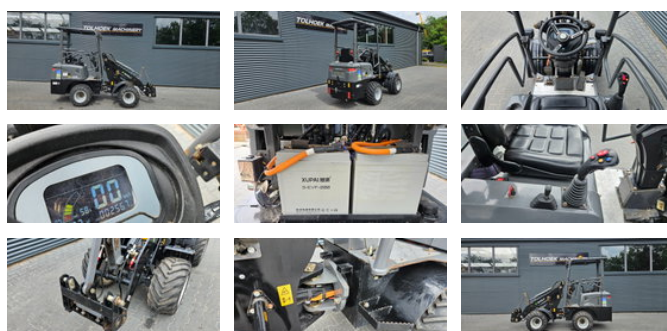

## Wolf E 606 elektrische shovel

### General characteristics

Brand	Wolf
Subcategory	Compact
Year of construction	2023
Condition	Used
General state	Good
Fuel	Electric

### Properties

Single weight 2.050kg

# Wolf E 606 elektrische shovel