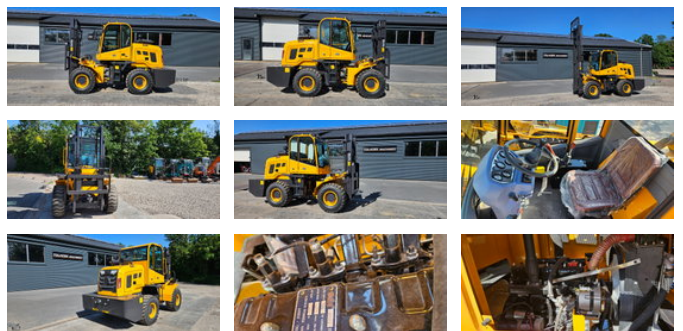

## Wolf SL35 ruw terrein heftruck

### General characteristics

Brand	Wolf
Subcategory	All terrain
Year of construction	2026
Hours displayed	3
Condition	Used
General state	Good

### Properties

Single weight	3.500kg
Max. lifting capacity	2.700kg
Lifting height	310cm

## Technical specifications

Assets

37kw