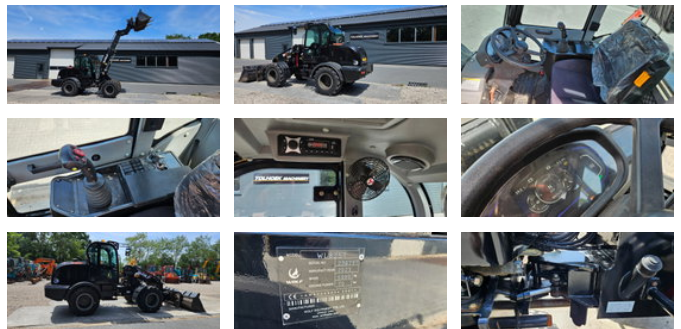

Wolf WI 825 telescopic

General characteristics

Brand	Wolf
Subcategory	Telescopic wheel loader
Year of construction	2023
Hours displayed	174
Condition	Used
General state	Good
Fuel	Diesel

Properties

Single weight 6.000kg

Wolf WI 825 telescopic

Technical specifications

Assets

70kw

Accessories