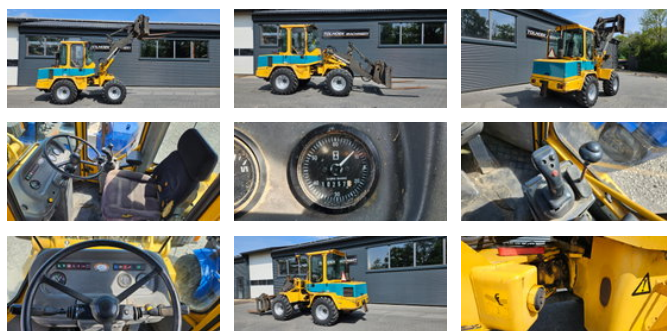

## Zettelmeyer ZL602 SL

### General characteristics

Brand	Zettelmeyer
Subcategory	Articulated
Hours displayed	10257
Condition	Used
General state	Good

### Properties

Single weight 5.500kg